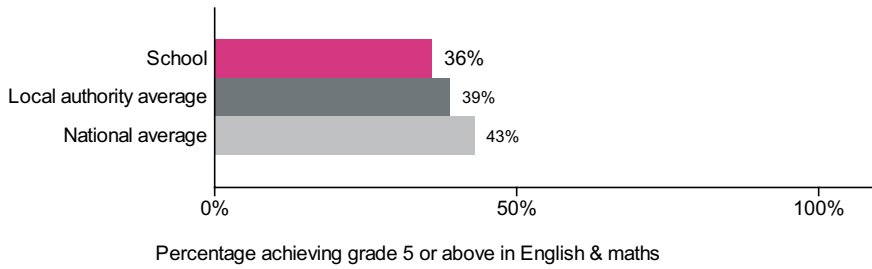

Percentage achieving grade 5 or above in English and maths

Number of pupils = 152