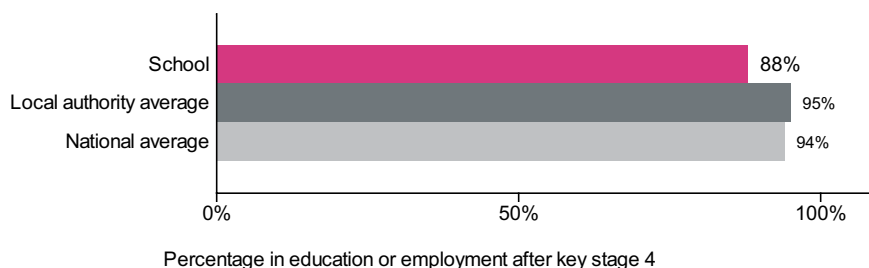

Progress 8

School

Pupils in Progress 8 cohort = 131

Pupils with adjusted scores = 1

Confidence interval
-0.06 to 0.38

Percentage entering English Baccalaureate

Number of pupils = 152

Percentage staying in education or entering employment after key stage 4

This is provisional data for 2017/18 (2016/17 leavers)

Number of pupils = 106

Percentage achieving grade 5 or above in English and maths

Number of pupils = 152

Attainment 8

Number of pupils = 152

English Baccalaureate average point score